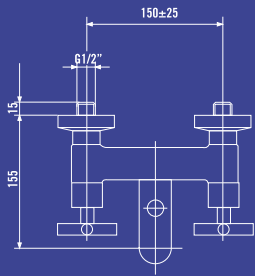

*Bidet mixer set with automatic
pop-up waste 1" 1/4*

Art 240X4011CH1C

Batteria bidet con
scarico automatico 1" 1/4

*Bidet mixer set with
automatic pop-up waste 1" 1/4*

SERIE TUBLER

Art. 240X2000CH1C

Art. 240X1002CH1C

Art. 240X3008CH1C

Art. 240X3021CH1B

Art. 240X3011CH1C

Art. 240X4021CH1B

Art. 240X6000CH1B

Art. 240X4001CH1C

Art. 240X4011CH1C