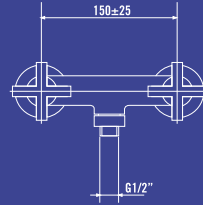

*Bidet mixer set with automatic
pop-up waste 1" 1/4*

Art 240X4011CH1C

Batteria bidet con
scarico automatico 1" 1/4

*Bidet mixer set with
automatic pop-up waste 1" 1/4*

SERIE TUBLER

Art. 240X2000CH1C

Art. 240X1002CH1C

Art. 240X3008CH1C

Art. 240X3021CH1B

Art. 240X3011CH1C

Art. 240X4021CH1B

Art. 240X6000CH1B

Art. 240X4001CH1C

Art. 240X4011CH1C