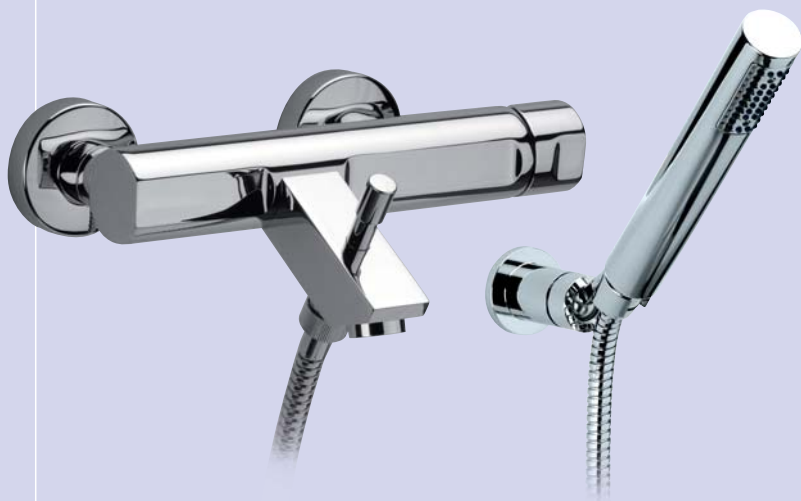

ART COLLECTION

SERIE TRATTO

BY LEBILE DESIGN

TRATTO

Pentagono
RUBINETTERIE

Art 109H1000CH1C

Mixer monocomando doccia incasso
Built-in single lever mixer for shower

Art 109H1001CH1C

Mixer monocomando doccia incasso con deviatore
Built-in single lever mixer with diverter

Art AST8004075

Saliscendi completo cm. 60
Sliding rail complete cm. 60

Art 109H2000CH1C

Mixer monocomando vasca con doccia duplex
Bathtub mixer with handshower set

Art 109H2015CH1C

Mixer monocomando vasca senza kit doccia
Bathtub mixer without handshower set

Art 109H3008CH1C

Mixer monocomando per lavabo da incasso
Built in single lever mixer for basin

Art 109H1002CH1C

Single lever basin mixer with automatic pop-up waste 1"1/4

Art 109H3301CH1B

Mixer monocomando per lavabo con scarico automatico 1"1/4 prolungato

Single lever basin mixer with automatic pop-up waste 1"1/4 prolonged