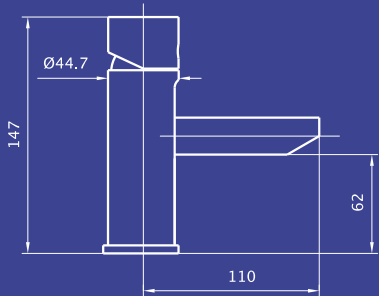

SERIE TRATTO

Art. 109H3001CH1B