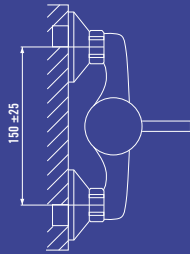

Art. 105Q1002CH1C

Art. 105Q3001CH1B