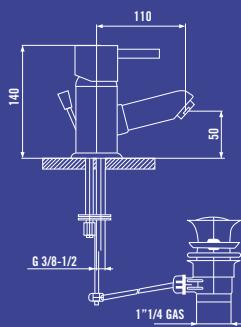

Art. 105Q3001CH1B