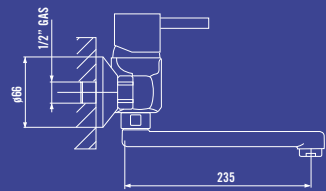

Leva colore verde "R"
Handle in green color "R"

Leva colore rosso "P"
Handle in red color "P"

Leva ottone cromato "KR"
Handle in C.P. Brass "KR"

SERIE TONDA

Art. 105Q1000CH1C

Art. 105Q1002CH1C

Art. 105Q2000CH1C