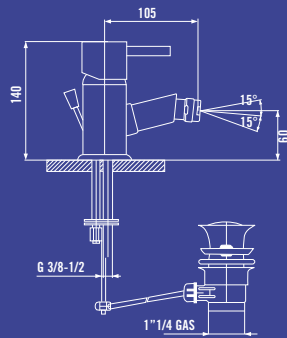

Art. 105Q4001CH1B