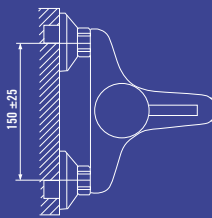

Art. 105Q2000CH1C

Art. 105Q3001CH1B