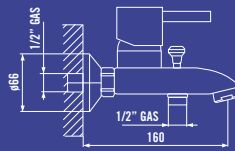

Leva colore verde "R"
Handle in green color "R"

Leva colore rosso "P"
Handle in red color "P"

Leva ottone cromato "KR"
Handle in C.P. Brass "KR"

SERIE TONDA

Art. 105Q1000CH1C

Art. 105Q1002CH1C

Art. 105Q2000CH1C