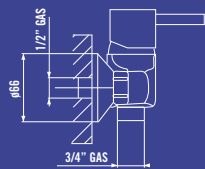

Leva colore verde "R"
Handle in green color "R"

Leva colore rosso "P"
Handle in red color "P"

Leva ottone cromato "KR"
Handle in C.P. Brass "KR"

SERIE TONDA

Art. 105Q1000CH1C

Art. 105Q1002CH1C

Art. 105Q2000CH1C