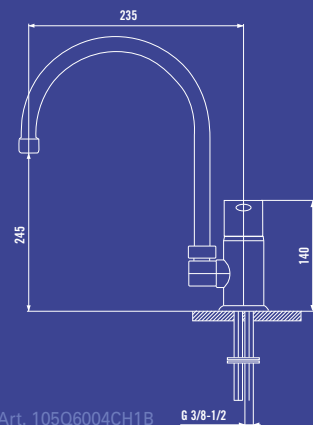

Art. 105Q6004CH1B