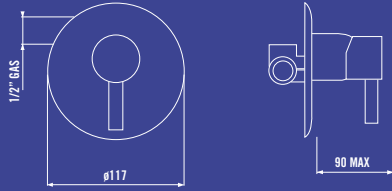

Leva colore verde "R"
Handle in green color "R"

Leva colore rosso "P"
Handle in red color "P"

Leva ottone cromato "KR"
Handle in C.P. Brass "KR"

SERIE TONDA

Art. 105Q1000CH1C

Art. 105Q1002CH1C

Art. 105Q2000CH1C