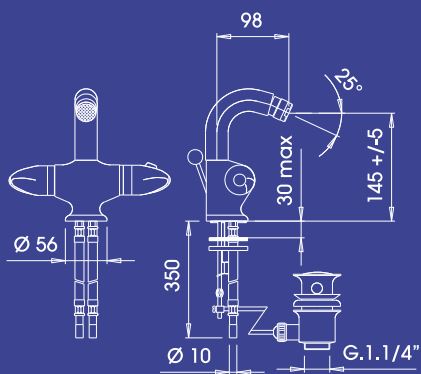

Thermostatic sink mixer

TERMOSTATICI

Art. TE1000C

Art. TE1003

Art. TE2015

Art. TE3001

Art. TE4001

Art. TE6000