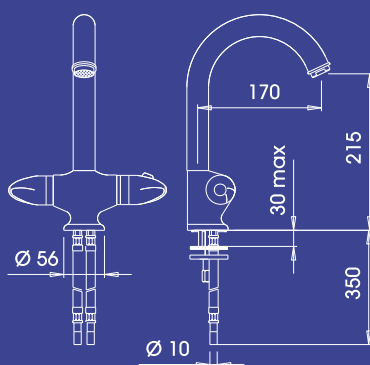

Thermostatic sink mixer

TERMOSTATICI

Art. TE1000C

Art. TE1003

Art. TE2015

Art. TE3001

Art. TE4001

Art. TE6000