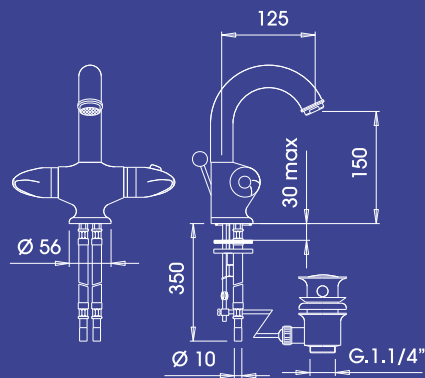

Thermostatic sink mixer

TERMOSTATICI

Art. TE1000C

Art. TE1003

Art. TE2015

Art. TE3001

Art. TE4001

Art. TE6000