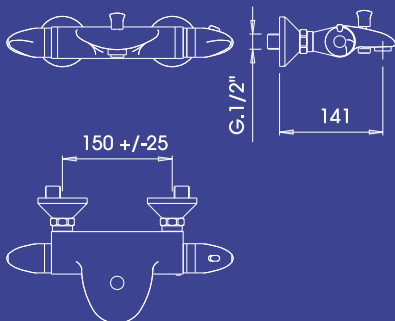

Thermostatic sink mixer

TERMOSTATICI

Art. TE1000C

Art. TE1003

Art. TE2015

Art. TE3001

Art. TE4001

Art. TE6000