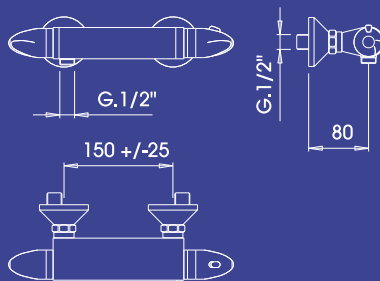

Art. TE1003