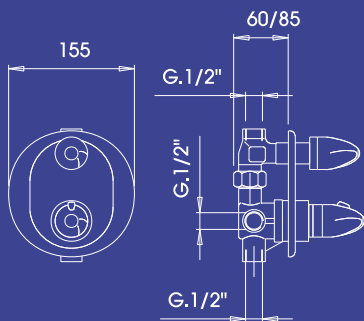

TERMOSTATICI

Art. TE1000C