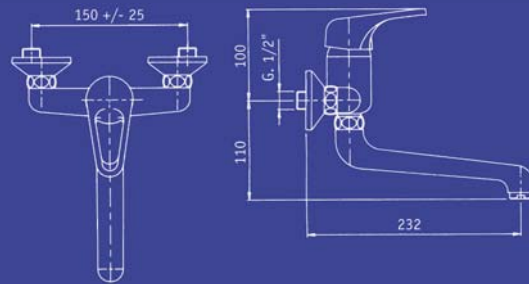

Art. 103C5000CH1C