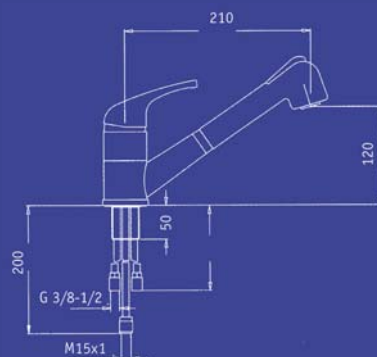

Art. 103C4001CH1B

Art. 103C6002CH1B