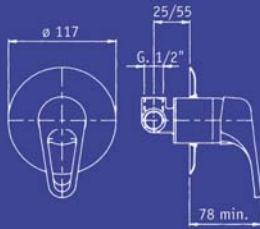

SERIE SFERA

Art. 103C1000CH1C