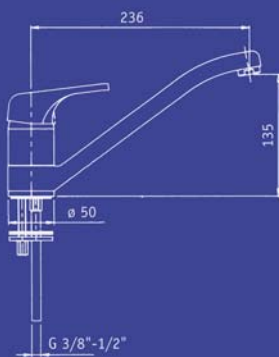

Art. 103C3001CH1B

Art. 103C6000CH1B