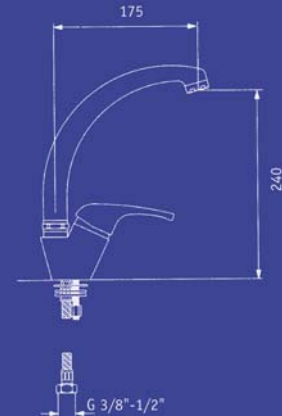

Art. 103C6003CH1B