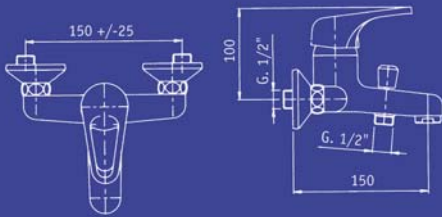

Art. 103C2000CH1C