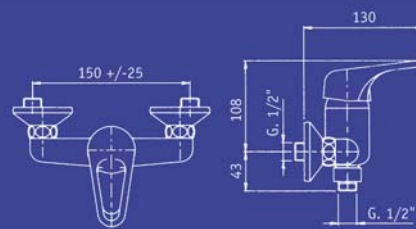

Art. 103C1002CH1C