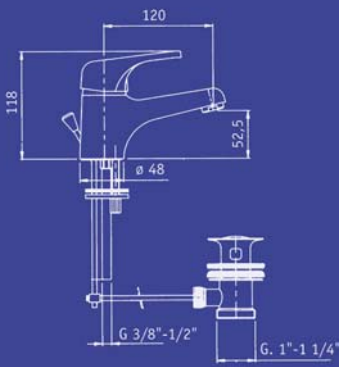

*Single lever side sink mixer
with "U" spout*

Leva alternativa:
leva aperta "D"

*Alternative handle:
open handle "D"*

Art 103C6020CH1B

Mixer monocomando
per lavello attacco lavastoviglie ø50

*Single lever sink mixer for
dish-washing machine ø50*

Art 103C6600CH1B

Mixer monocomando
orizzontale per lavello canna pesante

*Single lever side sink mixer
with heavy spout*

Art 103C6025CH1B

Mixer monocomando
per lavello per acqua potabile ø50

*Single lever sink mixer for
drinking water ø50 (three ways)*

SERIE SFERA

Art. 103C1000CH1C

Art. 103C1002CH1C

Art. 103C2000CH1C

Art. 103C5000CH1C

Art. 103C3001CH1B

Art. 103C4001CH1B

Art. 103C6003CH1B