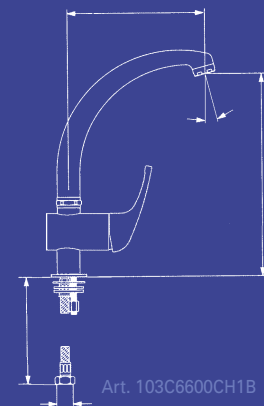

Art. 103C6600CH1B