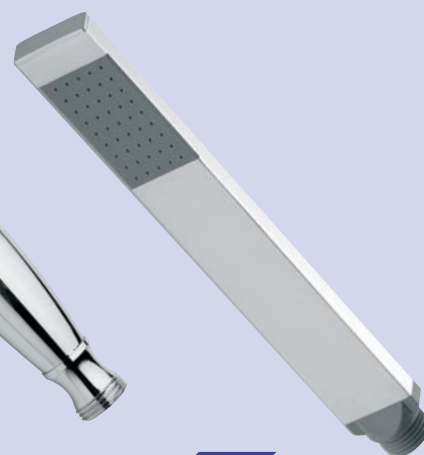

*Sliding rail with round rod cm 60
"completely made of brass"*

Art AST600

Saliscendi con asta tonda cm 60
interamente in ottone

*Sliding rail with round rod cm 60
"completely made of brass"*

Art AST700

Saliscendi con asta tonda cm 60 interamente in ottone

Art 4005

Doccia monogetto
cromo-satinato anticalcare
*Chrome-satin one-jet shower
anti-limestone*

Art 4010

Doccia monogetto
anticalcare
*One jet shower
anti-limestone*

Art 4030

Doccia antica
Shower old style

Art 4035OT

Doccia monogetto rettangolare
piatta **in ottone**
*One-jet rectangular flat shower
completely **made of brass***

Art 4040

Doccia minimalista anticalcare
Round shower anti-limestone

Art 4040 OT