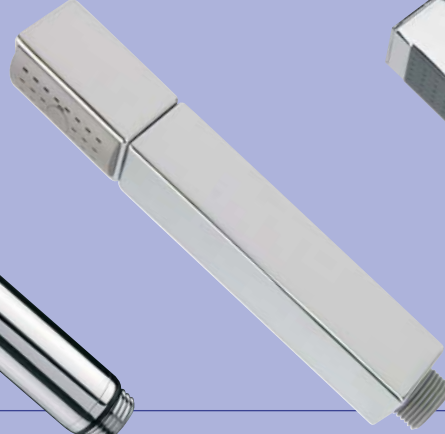

Art 4040 OT

Art 4050

Doccia quadrata
Square shower