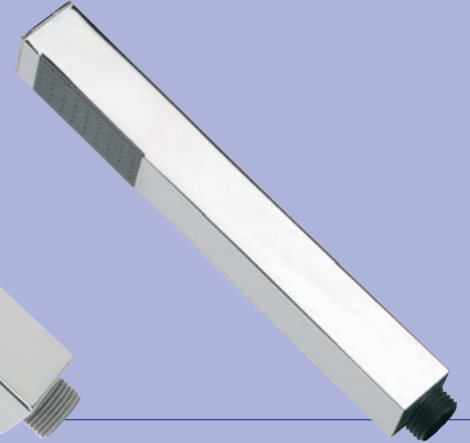

Art 4050 OT

Doccia quadrata "in ottone"
*Square shower "completely
made of brass"*