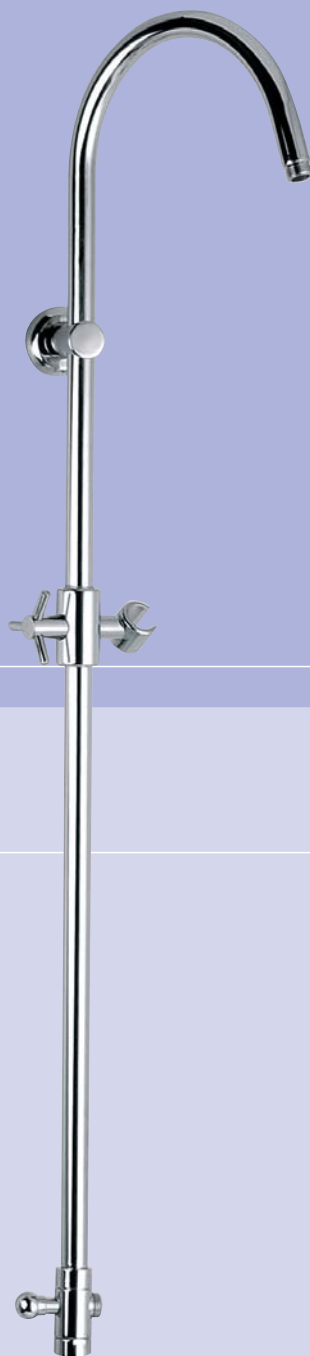

Doccia minimalista "in ottone"
autopulente
*Round shower "completely made
of brass" self cleaning*

Art 4050

Doccia quadrata
Square shower

Art 4050 OT

Doccia quadrata "in ottone"
*Square shower "completely
made of brass"*

*Adjustable bridge brass
shower column height from
mm 750 to mm 1030 simple*

Art 2582T

Colonna doccia ad arco in ottone
h cm. 120 semplice

*Bridge brass shower column
height 120 cm. simple*

Art 2583T

Colonna doccia a ponte
in ottone h. 120 cm
semplice

*Bridge brass shower
column height 120 cm.
simple*

SALISCENDI SLIDING RAILS

Art 2584T

Colonna doccia a ponte
in ottone h. 120 cm
semplice

*Bridge brass shower
column height 120 cm.
simple*

Art 2585T

Colonna doccia a ponte
girevole ottone h. 120 cm
semplice

*Swiveling bridge brass
shower column height
120 cm. simple*

Art 2581TD

Colonna doccia a ponte in ottone regolabile in altezza da mm 750 a mm 1030 completa con deviatore e supporto

Adjustable bridge brass shower column height from mm 750 to mm 1030 complete with diverter and support