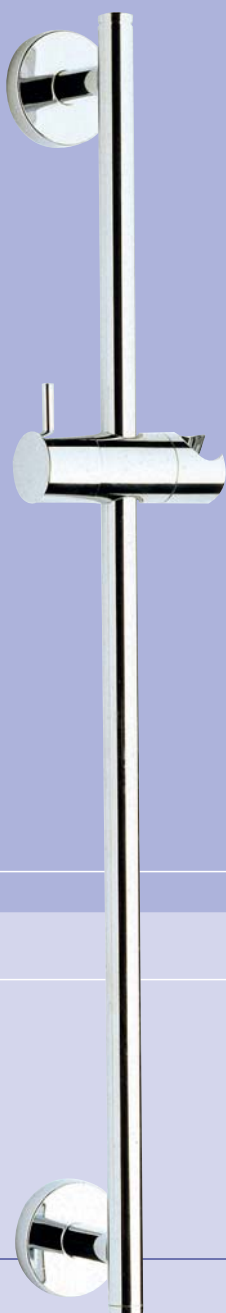

SALISCENDI SLIDING RAILS

SALISCENDI

Pentagono
RUBINETTERIE

Art AST100

Saliscendi con asta tonda cm 60
Sliding rail with round rod cm 60

Art AST200

Saliscendi con asta ovale cm 60
Sliding rail with oval rod cm 60

Art AST300

Saliscendi con asta ovale cm 60
Sliding rail with oval rod cm 60

SALISCENDI SLIDING RAILS

Art AST400

Saliscendi con asta tonda minimalista

Sliding rail with round rod

Art AST500

Saliscendi con asta tonda cm 60
interamente in ottone

*Sliding rail with round rod cm 60
"completely made of brass"*

Art AST600

Saliscendi con asta tonda cm 60
interamente in ottone

*Sliding rail with round rod cm 60
"completely made of brass"*

Art AST700

Saliscendi con asta tonda cm 60 interamente in ottone

Doccia minimalista "in ottone"
autopulente
*Round shower "completely made
of brass" self cleaning*

Art 4050

Doccia quadrata
Square shower

Art 4050 OT

Doccia quadrata "in ottone"
*Square shower "completely
made of brass"*