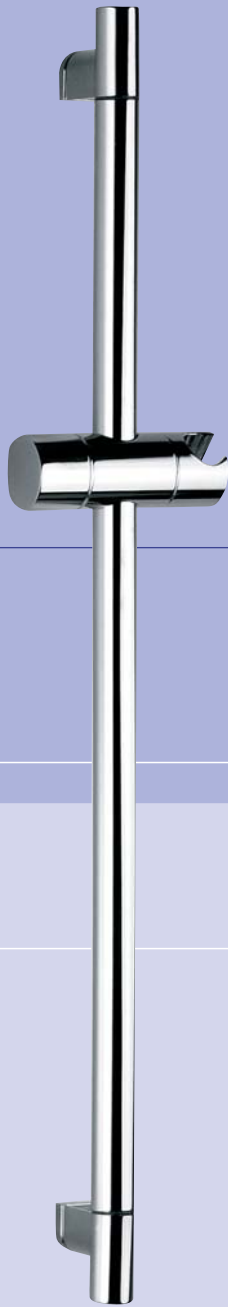

Art AST300

Saliscendi con asta ovale cm 60
Sliding rail with oval rod cm 60

SALISCENDI SLIDING RAILS

Art AST400

Saliscendi con asta tonda minimalista

Sliding rail with round rod

Art AST500

Saliscendi con asta tonda cm 60
interamente in ottone

*Sliding rail with round rod cm 60
"completely made of brass"*

Art AST600

Saliscendi con asta tonda cm 60
interamente in ottone

*Sliding rail with round rod cm 60
"completely made of brass"*

Art AST700

Saliscendi con asta tonda cm 60 interamente in ottone

Sliding rail with round rod cm 60 "completely made of brass"

Art AST800

Saliscendi con asta tonda cm. 60

Sliding rail with round rod cm. 60

Art AST900

Saliscendi con asta quadra cm. 60

Sliding rail with square rod cm. 60

Doccia minimalista "in ottone"
autopulente
*Round shower "completely made
of brass" self cleaning*

Art 4050

Doccia quadrata
Square shower

Art 4050 OT

Doccia quadrata "in ottone"
*Square shower "completely
made of brass"*