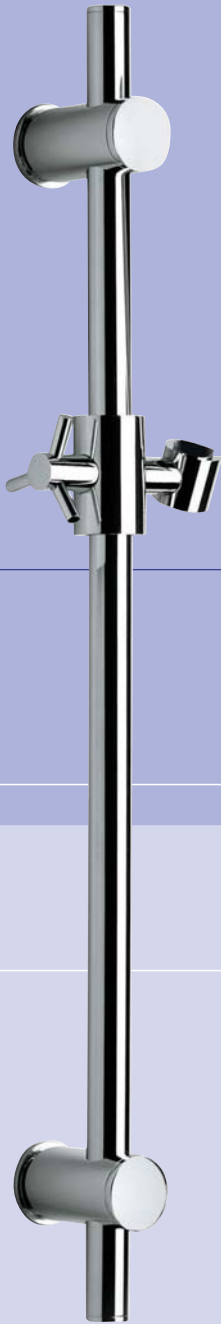

Art AST300

Saliscendi con asta ovale cm 60
Sliding rail with oval rod cm 60

SALISCENDI SLIDING RAILS

Art AST400

Saliscendi con asta tonda minimalista

Sliding rail with round rod

Art AST500

Saliscendi con asta tonda cm 60
interamente in ottone

*Sliding rail with round rod cm 60
"completely made of brass"*

Art AST600

Saliscendi con asta tonda cm 60
interamente in ottone

*Sliding rail with round rod cm 60
"completely made of brass"*

Art AST700

Saliscendi con asta tonda cm 60 interamente in ottone

Sliding rail with round rod cm 60 "completely made of brass"

Art AST800

Saliscendi con asta tonda cm. 60

Sliding rail with round rod cm. 60

Art AST900

Saliscendi con asta quadra cm. 60

Sliding rail with square rod cm. 60

Doccia minimalista "in ottone"
autopulente
*Round shower "completely made
of brass" self cleaning*

Art 4050

Doccia quadrata
Square shower

Art 4050 OT

Doccia quadrata "in ottone"
*Square shower "completely
made of brass"*