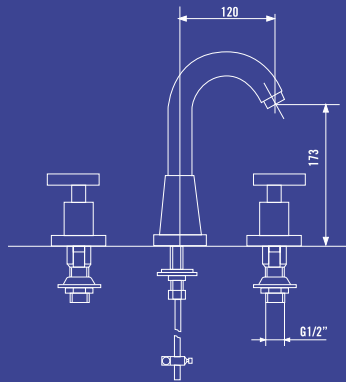

*One-hole sink mixer with swivel spout long type*

# SERIE ELLE

Art. 245Y2000CH1C

Art. 245Y1002CH1C

Art. 245Y3008CH1C

Art. 245Y3021CH1B

Art. 245Y3011CH1C

Art. 245Y4021CH1B

Art. 245Y6000CH1B