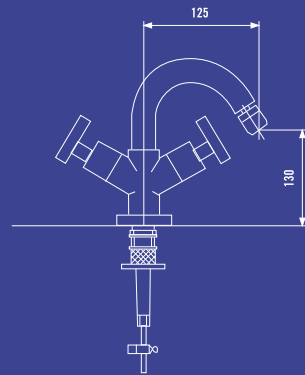

# ELLE

  
**Pentagono**  
RUBINETTERIE

**Art** 245Y1000CH1C

Rubinetto incasso 1/2  
*Built-in stop cock 1/2*

**Art** 245Y1002CH1C

Gruppo doccia esterno completo  
*External shower mixer with handshower set*

*One-hole sink mixer with swivel spout long type*

# SERIE ELLE

Art. 245Y2000CH1C

Art. 245Y1002CH1C

Art. 245Y3008CH1C

Art. 245Y3021CH1B

Art. 245Y3011CH1C

Art. 245Y4021CH1B

Art. 245Y6000CH1B