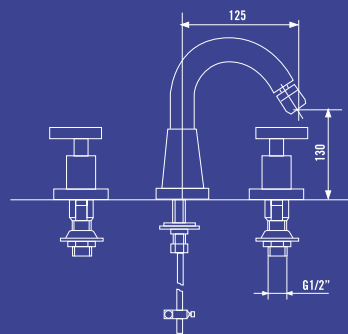

Art. 245Y4011CH1C