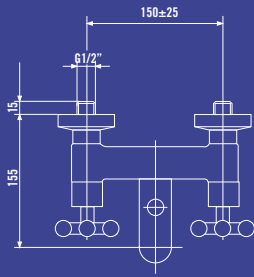

*Bathtub unit
without handshower set*

Interamente in ottone
Completely made of brass

Art AST5004030

Saliscendi completo
in ottone cm. 60

*Sliding rail complete
made of brass cm. 60*

Art 250V2600CH1C

Gruppo bordo vasca 4 fori
Bathtub set 4 holes

Art 250V6000CH1B

Gruppo lavello monoforo canna alta

One-hole sink mixer with swivel spout long type

SERIE DROMA

Art. 250V2000CH1C

Art. 250V1002CH1C

Art. 250V3021CH1B

Art. 250V3011CH1C