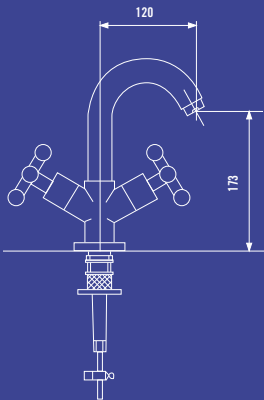

*Bathtub unit
without handshower set*

Interamente in ottone
Completely made of brass

Art AST5004030

Saliscendi completo
in ottone cm. 60

*Sliding rail complete
made of brass cm. 60*

Art 250V2600CH1C

Gruppo bordo vasca 4 fori
Bathtub set 4 holes

Art 250V6000CH1B

Gruppo lavello monoforo canna alta

One-hole sink mixer with swivel spout long type

SERIE DROMA

Art. 250V2000CH1C

Art. 250V1002CH1C

Art. 250V3021CH1B

Art. 250V3011CH1C