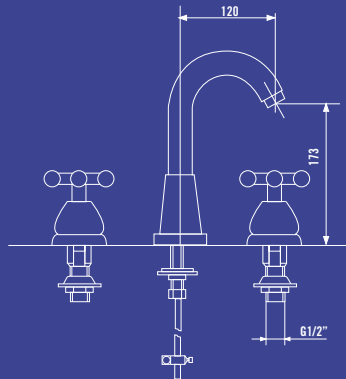

SERIE DROMA

DROMA

Pentagono
RUBINETTERIE

Art 250V1000CH1C

Rubinetto incasso 1/2
Built-in stop cock 1/2

Art 250V1002CH1C

Gruppo doccia esterno
completo

*External shower mixer
with handshower set*

*Bathtub unit
without handshower set*

Interamente in ottone
Completely made of brass

Art AST5004030

Saliscendi completo
in ottone cm. 60

*Sliding rail complete
made of brass cm. 60*

Art 250V2600CH1C

Gruppo bordo vasca 4 fori
Bathtub set 4 holes

Art 250V6000CH1B

Gruppo lavello monoforo canna alta

One-hole sink mixer with swivel spout long type

SERIE DROMA

Art. 250V2000CH1C

Art. 250V1002CH1C

Art. 250V3021CH1B

Art. 250V3011CH1C