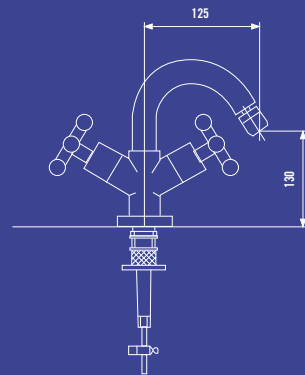

*Bathtub unit
without handshower set*

Interamente in ottone
Completely made of brass

Art AST5004030

Saliscendi completo
in ottone cm. 60

*Sliding rail complete
made of brass cm. 60*

Art 250V2600CH1C

Gruppo bordo vasca 4 fori
Bathtub set 4 holes

Art 250V6000CH1B

Gruppo lavello monoforo canna alta

One-hole sink mixer with swivel spout long type

SERIE DROMA

Art. 250V2000CH1C

Art. 250V1002CH1C

Art. 250V3021CH1B

Art. 250V3011CH1C