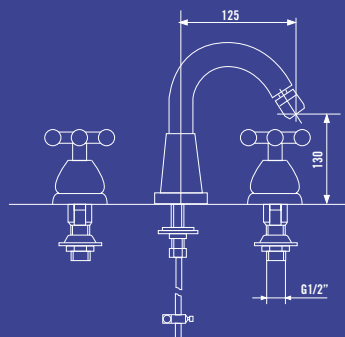

Art. 250V4011CH1C