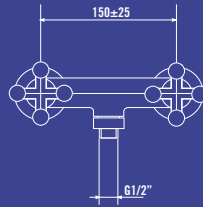

Art. 250V1002CH1C