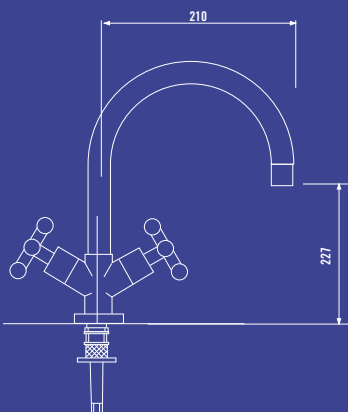

Art. 250V6000CH1B