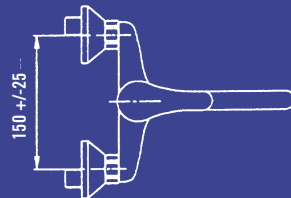

Mixer monocomando lavello  
a parete canna superiore

*Single lever sink mixer  
wall mounted upper long spout*

Disponibile anche con  
interasse 100 mm

*Available with  
100 mm interaxis*

Leva alternativa:  
leva aperta "F"

# SERIE DIEDRA

Art. 401E1000CH1C

Art. 401E1002CH1C

Art. 401E2000CH1C

Art. 401E3001CH1B

Art. 401E4001CH1B

Art. 401E5000CH1C

Art. 401E6000CH1B