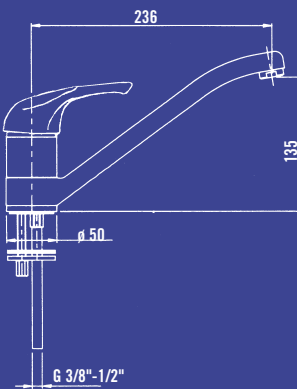

Mixer monocomando lavello  
a parete canna superiore

*Single lever sink mixer  
wall mounted upper long spout*

Disponibile anche con  
interasse 100 mm

*Available with  
100 mm interaxis*

Leva alternativa:  
leva aperta "F"

# SERIE DIEDRA

Art. 401E1000CH1C

Art. 401E1002CH1C

Art. 401E2000CH1C

Art. 401E3001CH1B

Art. 401E4001CH1B

Art. 401E5000CH1C

Art. 401E6000CH1B