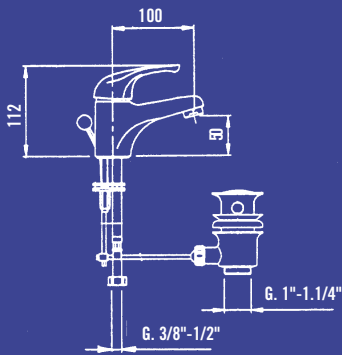

Mixer monocomando lavello  
a parete canna superiore

*Single lever sink mixer  
wall mounted upper long spout*

Disponibile anche con  
interasse 100 mm

*Available with  
100 mm interaxis*

Leva alternativa:  
leva aperta "F"

# SERIE DIEDRA

Art. 401E1000CH1C

Art. 401E1002CH1C

Art. 401E2000CH1C

Art. 401E3001CH1B

Art. 401E4001CH1B

Art. 401E5000CH1C

Art. 401E6000CH1B