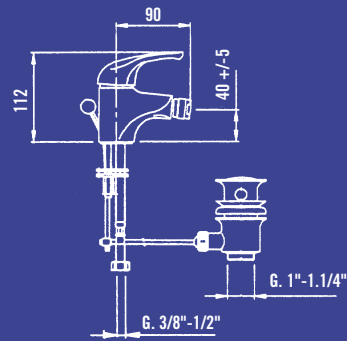

Mixer monocomando lavello  
a parete canna superiore

*Single lever sink mixer  
wall mounted upper long spout*

Disponibile anche con  
interasse 100 mm

*Available with  
100 mm interaxis*

Leva alternativa:  
leva aperta "F"

# SERIE DIEDRA

Art. 401E1000CH1C

Art. 401E1002CH1C

Art. 401E2000CH1C

Art. 401E3001CH1B

Art. 401E4001CH1B

Art. 401E5000CH1C

Art. 401E6000CH1B