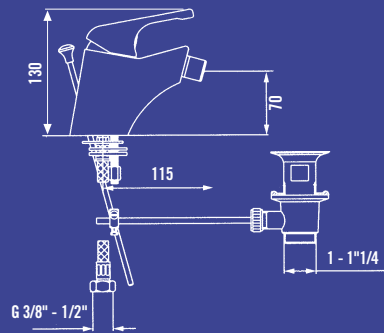

*Bathtub mixer without
handshower set*

Art 102B2600CH1C

Mixer bordo vasca 3 fori

Bathtub set 3 holes

Art 102B5000CH1C

Mixer monocomando
lavello a parete

*Single lever sink mixer
wall mounted*

Art 102B6000CH1B

Mixer monocomando
per lavello bocca fusa

*Single lever sink mixer
with casting spout*

SERIE CUSPIDE

Art. 102B1000CH1C

Art. 102B1002CH1C

Art. 102B2000CH1C

Art. 102B5000CH1C

Art. 102B3001CH1B