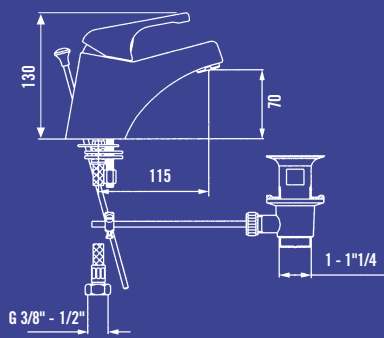

*Bathtub mixer without
handshower set*

Art 102B2600CH1C

Mixer bordo vasca 3 fori

Bathtub set 3 holes

Art 102B5000CH1C

Mixer monocomando
lavello a parete

*Single lever sink mixer
wall mounted*

Art 102B6000CH1B

Mixer monocomando
per lavello bocca fusa

*Single lever sink mixer
with casting spout*

SERIE CUSPIDE

Art. 102B1000CH1C

Art. 102B1002CH1C

Art. 102B2000CH1C

Art. 102B5000CH1C

Art. 102B3001CH1B