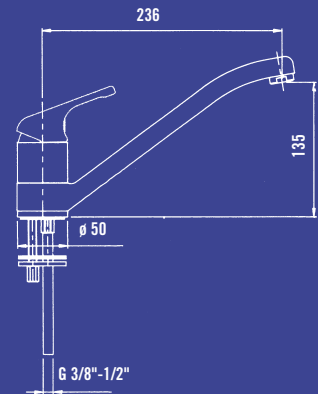

Art. 102B6000CH1B