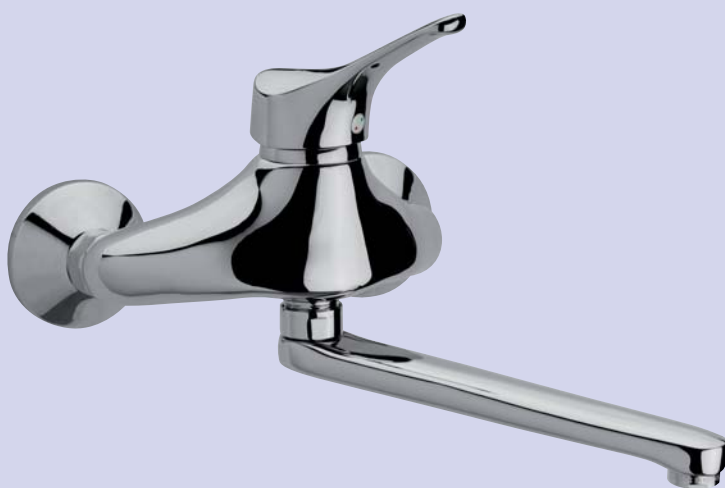

SERIE CUSPIDE

CUSPIDE

Pentagono
RUBINETTERIE

Art 102B1000CH1C

Mixer monocomando doccia incasso

Built-in single lever mixer for shower

Art 102B1002CH1C

Mixer monocomando doccia esterno completo

Mixer monocomando per lavabo con scarico automatico 1" - 1"1/4

Single lever basin mixer with automatic pop-up waste 1" - 1"1/4

Art 102B4000CH1B (1")
Art 102B4001CH1B (1"1/4)

Mixer monocomando per bidet con scarico automatico 1" - 1"1/4

Single lever bidet mixer with automatic pop-up waste 1" - 1"1/4

SERIE CUSPIDE

Art 102B2000CH1C

Mixer monocomando
vasca con doccia duplex

*Bathtub mixer with
handshower set*

Art 102B2015CH1C

Mixer monocomando
vasca senza kit doccia

*Bathtub mixer without
handshower set*

Art 102B2600CH1C

Mixer bordo vasca 3 fori

Bathtub set 3 holes

Art 102B5000CH1C

Mixer monocomando
lavello a parete

*Single lever sink mixer
wall mounted*

Art 102B6000CH1B