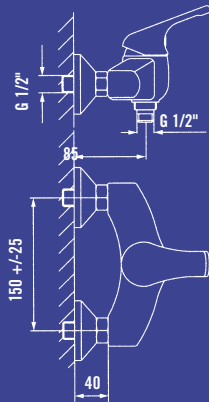

Art. 102B1002CH1C