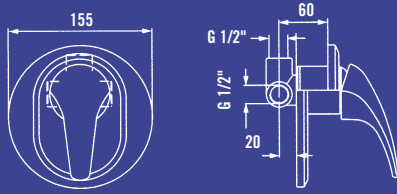

SERIE CUSPIDE

Art. 102B1000CH1C