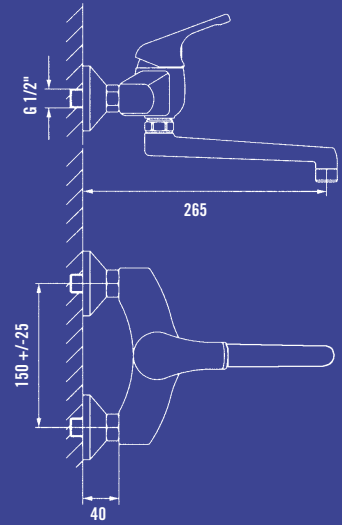

*Bathtub mixer without
handshower set*

Art 102B2600CH1C

Mixer bordo vasca 3 fori

Bathtub set 3 holes

Art 102B5000CH1C

Mixer monocomando
lavello a parete

*Single lever sink mixer
wall mounted*

Art 102B6000CH1B

Mixer monocomando
per lavello bocca fusa

*Single lever sink mixer
with casting spout*

SERIE CUSPIDE

Art. 102B1000CH1C

Art. 102B1002CH1C

Art. 102B2000CH1C

Art. 102B5000CH1C

Art. 102B3001CH1B