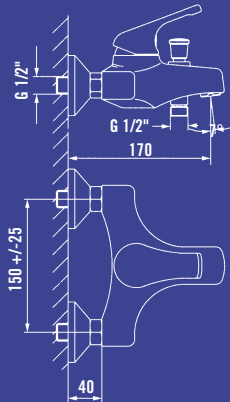

Mixer monocomando
per lavello bocca fusa

*Single lever sink mixer
with casting spout*

SERIE CUSPIDE

Art. 102B1000CH1C

Art. 102B1002CH1C

Art. 102B2000CH1C

Art. 102B5000CH1C

Art. 102B3001CH1B