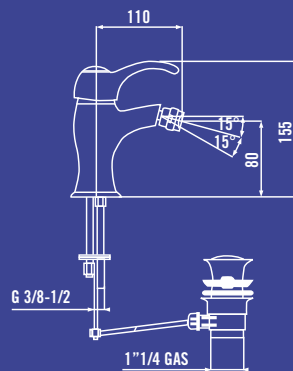

Art 100L2015CH1C

Mixer monocomando vasca
senza kit doccia
*Bathtub mixer without
handshower set*

Art 100L5000CH1C

Mixer monocomando lavello
a parete
*Single lever sink mixer
wall-mounted*

Art 100L6003CH1B

Mixer monocomando laterale
per lavello canna pesante
*Single lever side sink mixer
with heavy spout*

SERIE AREA

Art. 100L1000CH1C

Art. 100L1002CH1C

Art. 100L2000CH1C

Art. 100L5000CH1C

Art. 100L3001CH1B

Art. 100L4001CH1B