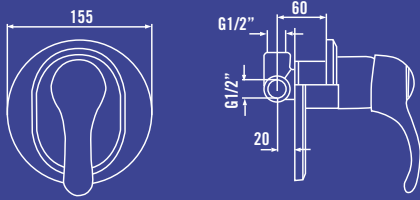

Art 100L2015CH1C

Mixer monocomando vasca
senza kit doccia
*Bathtub mixer without
handshower set*

Art 100L5000CH1C

Mixer monocomando lavello
a parete
*Single lever sink mixer
wall-mounted*

Art 100L6003CH1B

Mixer monocomando laterale
per lavello canna pesante
*Single lever side sink mixer
with heavy spout*

SERIE AREA

Art. 100L1000CH1C

Art. 100L1002CH1C

Art. 100L2000CH1C

Art. 100L5000CH1C

Art. 100L3001CH1B

Art. 100L4001CH1B