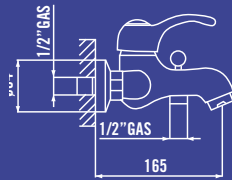

Mixer monocomando laterale
per lavello canna pesante
*Single lever side sink mixer
with heavy spout*

SERIE AREA

Art. 100L1000CH1C

Art. 100L1002CH1C

Art. 100L2000CH1C

Art. 100L5000CH1C

Art. 100L3001CH1B

Art. 100L4001CH1B