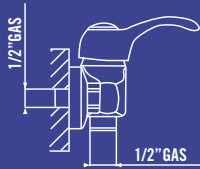

Art 100L2015CH1C

Mixer monocomando vasca
senza kit doccia
*Bathtub mixer without
handshower set*

Art 100L5000CH1C

Mixer monocomando lavello
a parete
*Single lever sink mixer
wall-mounted*

Art 100L6003CH1B

Mixer monocomando laterale
per lavello canna pesante
*Single lever side sink mixer
with heavy spout*

SERIE AREA

Art. 100L1000CH1C

Art. 100L1002CH1C

Art. 100L2000CH1C

Art. 100L5000CH1C

Art. 100L3001CH1B

Art. 100L4001CH1B