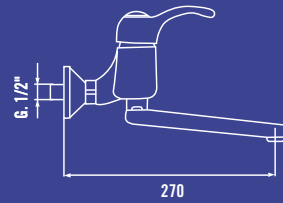

Mixer monocomando laterale
per lavello canna pesante
*Single lever side sink mixer
with heavy spout*

SERIE AREA

Art. 100L1000CH1C

Art. 100L1002CH1C

Art. 100L2000CH1C

Art. 100L5000CH1C

Art. 100L3001CH1B

Art. 100L4001CH1B