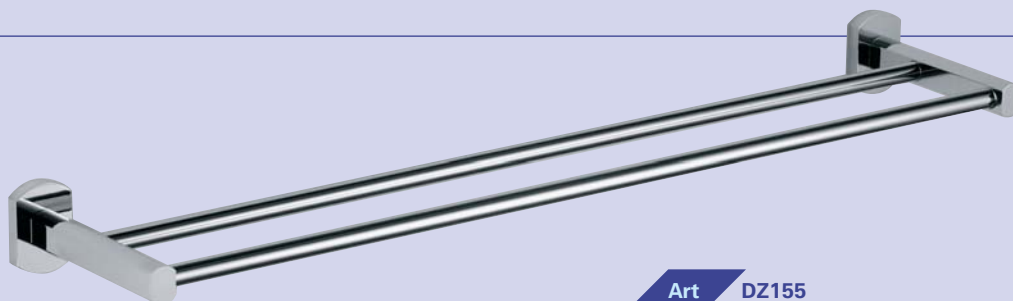

Art DZ155

Portasalvietta doppio cm. 60
Double towel holder cm. 60