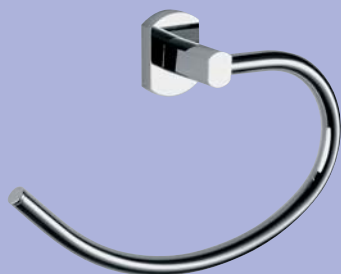

Art EZ140

Portasalvietta cm. 60
Towel holder cm. 60

Art EZ150

Portasalvietta cm. 40
Towel holder cm. 40

Art EZ160

Portasalvietta anello
Towel ring holder

Art EZ220

Portascopino
Toilet brush holder

Art DZ100

Portabicchiere
Tumbler holder

Art DZ180

Attaccapanni
Robe hook

Art DZ120

Portasapone
Soap holder

Art DZ140

Portasalvietta cm. 60
Towel holder cm. 60

Art DZ150

Portasalvietta cm. 40
Towel holder cm. 40

Art DZ160

Portasalvietta anello
Towel ring holder

Art DZ220

Portascopino
Toilet brush holder

Art DZ125

Dispenser
Soap dispenser