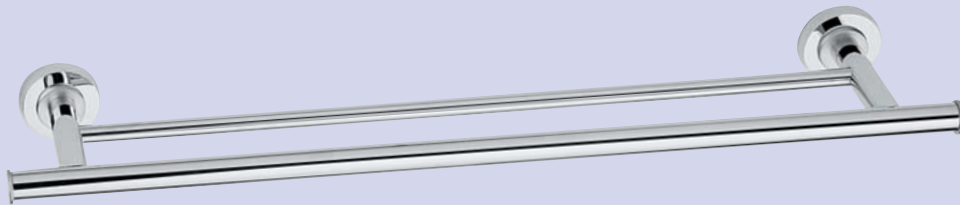

Attaccapanni
Robe hook

Art GZ120

Portasapone
Soap holder

Art GZ140

Portasalvietta cm. 60
Towel holder cm. 60

Art GZ150

Portasalvietta cm. 40
Towel holder cm. 40

Art GZ160

Portasalvietta anello
Towel ring holder

Art GZ220

Portascopino
Toilet brush holder

SERIE RING

Art GZ125

Dispenser
Soap dispenser

Art GZ200

Portarotolo
Toilet roll holder

Art GZ155

Portasalvietta doppio cm. 60
Double towel holder cm. 60

Art GZ240

Mensola cm. 60
Shelf cm. 60

Art AZ100

Portabicchiere
Tumbler holder

Art AZ180

Attaccapanni
Robe hook