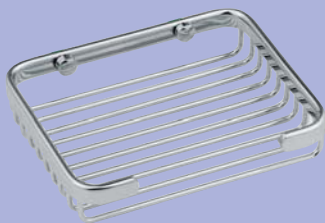

Dispenser
Soap dispenser

Art CZ140

Portasalvietta cm. 60
Towel holder cm. 60

Art CZ150

Portasalvietta cm. 40
Towel holder cm. 40

Art CZ240

Mensola cm. 60
Shelf cm. 60

Art TZ120

Portasapone grande 21x11
Big soap holder 21x11

Art TZ120/S

Portasapone piccolo 14x11
Small soap holder 14x11

Art TZ130

Portasapone grande 30x13
Big soap holder 30x13

Art TZ130/S

Portasapone piccolo 20x12
Small soap holder 20x12