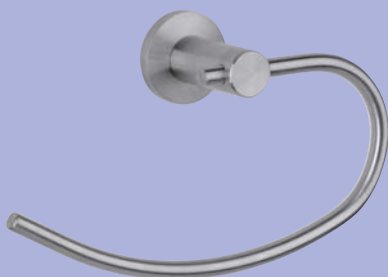

ACCESSORI BAGNO BATH ACCESSORIES

ACCESSORI

Art EZ100

Portabicchiere
Tumbler holder

Art EZ180

Attaccapanni
Robe hook

Art EZ120

Portasapone
Soap holder

Art EZ140

Portasalvietta cm. 60
Towel holder cm. 60

Art EZ150

Portasalvietta cm. 40
Towel holder cm. 40

Art EZ160

Portasalvietta anello
Towel ring holder

Art EZ220

Portascopino
Toilet brush holder

Art **TZ160**

Maniglione vasca con portasapone
Bathtub handle with soap holder