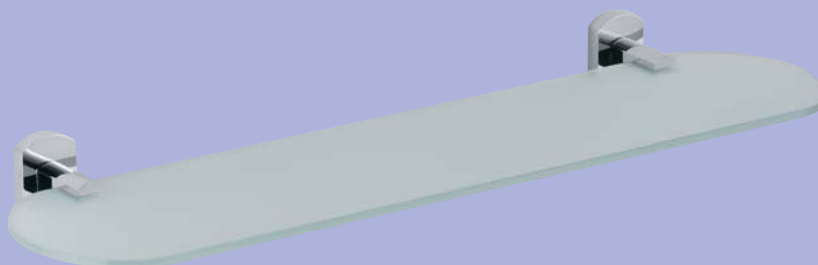

Art DZ150

Portasalvietta cm. 40
Towel holder cm. 40

Art DZ160

Portasalvietta anello
Towel ring holder

Art DZ220

Portascopino
Toilet brush holder

Art DZ125

Dispenser
Soap dispenser

Art DZ200

Portarotolo
Toilet roll holder

Art DZ155

Portasalvietta doppio cm. 60
Double towel holder cm. 60

Art DZ240

Mensola cm. 60
Shelf cm. 60

Art FZ100

Portabicchiere
Tumbler holder