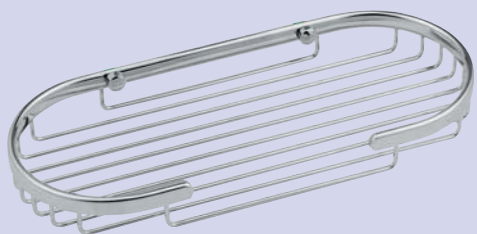

Dispenser
Soap dispenser

Art CZ140

Portasalvietta cm. 60
Towel holder cm. 60

Art CZ150

Portasalvietta cm. 40
Towel holder cm. 40

Art CZ240

Mensola cm. 60
Shelf cm. 60

Art TZ120

Portasapone grande 21x11
Big soap holder 21x11

Art TZ120/S

Portasapone piccolo 14x11
Small soap holder 14x11

Art TZ130

Portasapone grande 30x13
Big soap holder 30x13

Art TZ130/S

Portasapone piccolo 20x12
Small soap holder 20x12