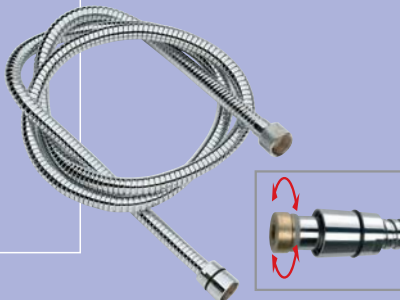

ACCESSORI
ACCESSORIES

ACCESSORI

Art 2014

Colonna scarico vasca in ottone
Dram bathtub pillar in brass

Art 2014TA

Tappo in ottone per colonna scarico vasca
C.P. brass plug for drain bathtub pillar

Art 2014C

Colonna di scarico con tubo in rame, con piletta "click-clack"
C.P. brass waste and overflow with copper tube and "click-clack" waste

Art 2016

Colonna scarico vasca in plastica
Drain bathtub pillar in plastic

**Art 2150C (1/2)
Art 2150D (3/4)**

Rubinetto incasso con sfera estraibile a leva 1/2 - 3/4
Built-in full flow ball valve with lever 1/2 - 3/4

Art 2200

Borchia pesante con eccentrico
Scoupling with rosette heavy model

Art 2300

Colonna attacco bordo vasca 1/2x3/4
Vertical connector for bath mixer 1/2x3/4

Art 2300D

Colonna attacco bordo vasca 3/4x3/4
Vertical connection for bath mixer 3/4x3/4

**Art 2560C150T
Art 2560C200T**

Flessibile doccia estensibile doppia aggraffatura **anti torsione** cm. 150-200
Flexible extensible in double spiral Anti-Torcion cm. 150-200

**Art 2560C120DG
Art 2560C150DG
Art 2560C200DG**