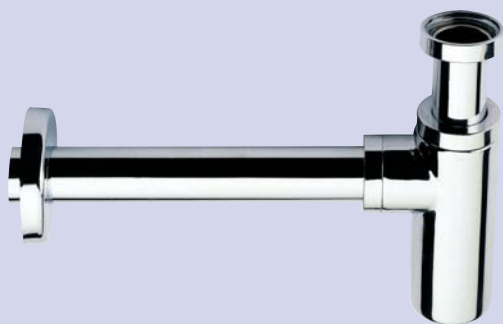

Sifone a "S" pesante per lavabo-bidet 1" - 1"1/4

"S" trap for wash basin-bidet 1" - 1"1/4

Art 3145TF

Sifone "Lato" in ottone, canotto cm 30 1"1/4

C.P. brass "Lato" trap 30 cm outlet tube 1"1/4

Art 3145RID
Art 3145RID2

Ghiera per sifoni in ottone 1" M x 1"1/4 F - 1"1/4 M x 1" F

C.P. brass reduction for trap 1" M x 1"1/4 F - 1"1/4 M x 1" F

ACCESSORI ACCESSORIES

Art 3145BE (1")
Art 3145BF (1"1/4)

Sifone a bottiglia in ottone,
canotto cm 25 1"-1"1/4

*C.P. brass bottle trap
25 cm outlet tube 1"-1"1/4*

Art 3145KE (1")
Art 3145KF (1"1/4)

Sifone a "S" in ottone per lavabo,
canotto cm 25 1"-1"1/4

*C.P. brass "S" trap for basin,
25 cm outlet tube 1"-1"1/4*